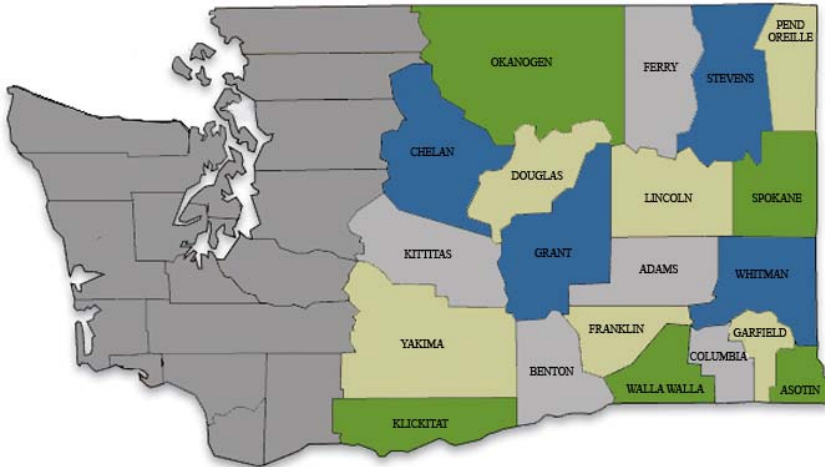

Eastern Washington Counties

Adams
Asotin
Benton
Chelan
Columbia
Douglas
Ferry
Franklin
Garfield
Grant
Kittitas
Klickitat
Lincoln
Okanogan
Pend Oreille
Spokane
Stevens
Walla Walla
Whitman
Yakima

Northern Idaho Counties

Benewah
Bonner
Boundary
Clearwater
Idaho
Kootenai
Latah
Lewis
Nez Perce
Shoshone